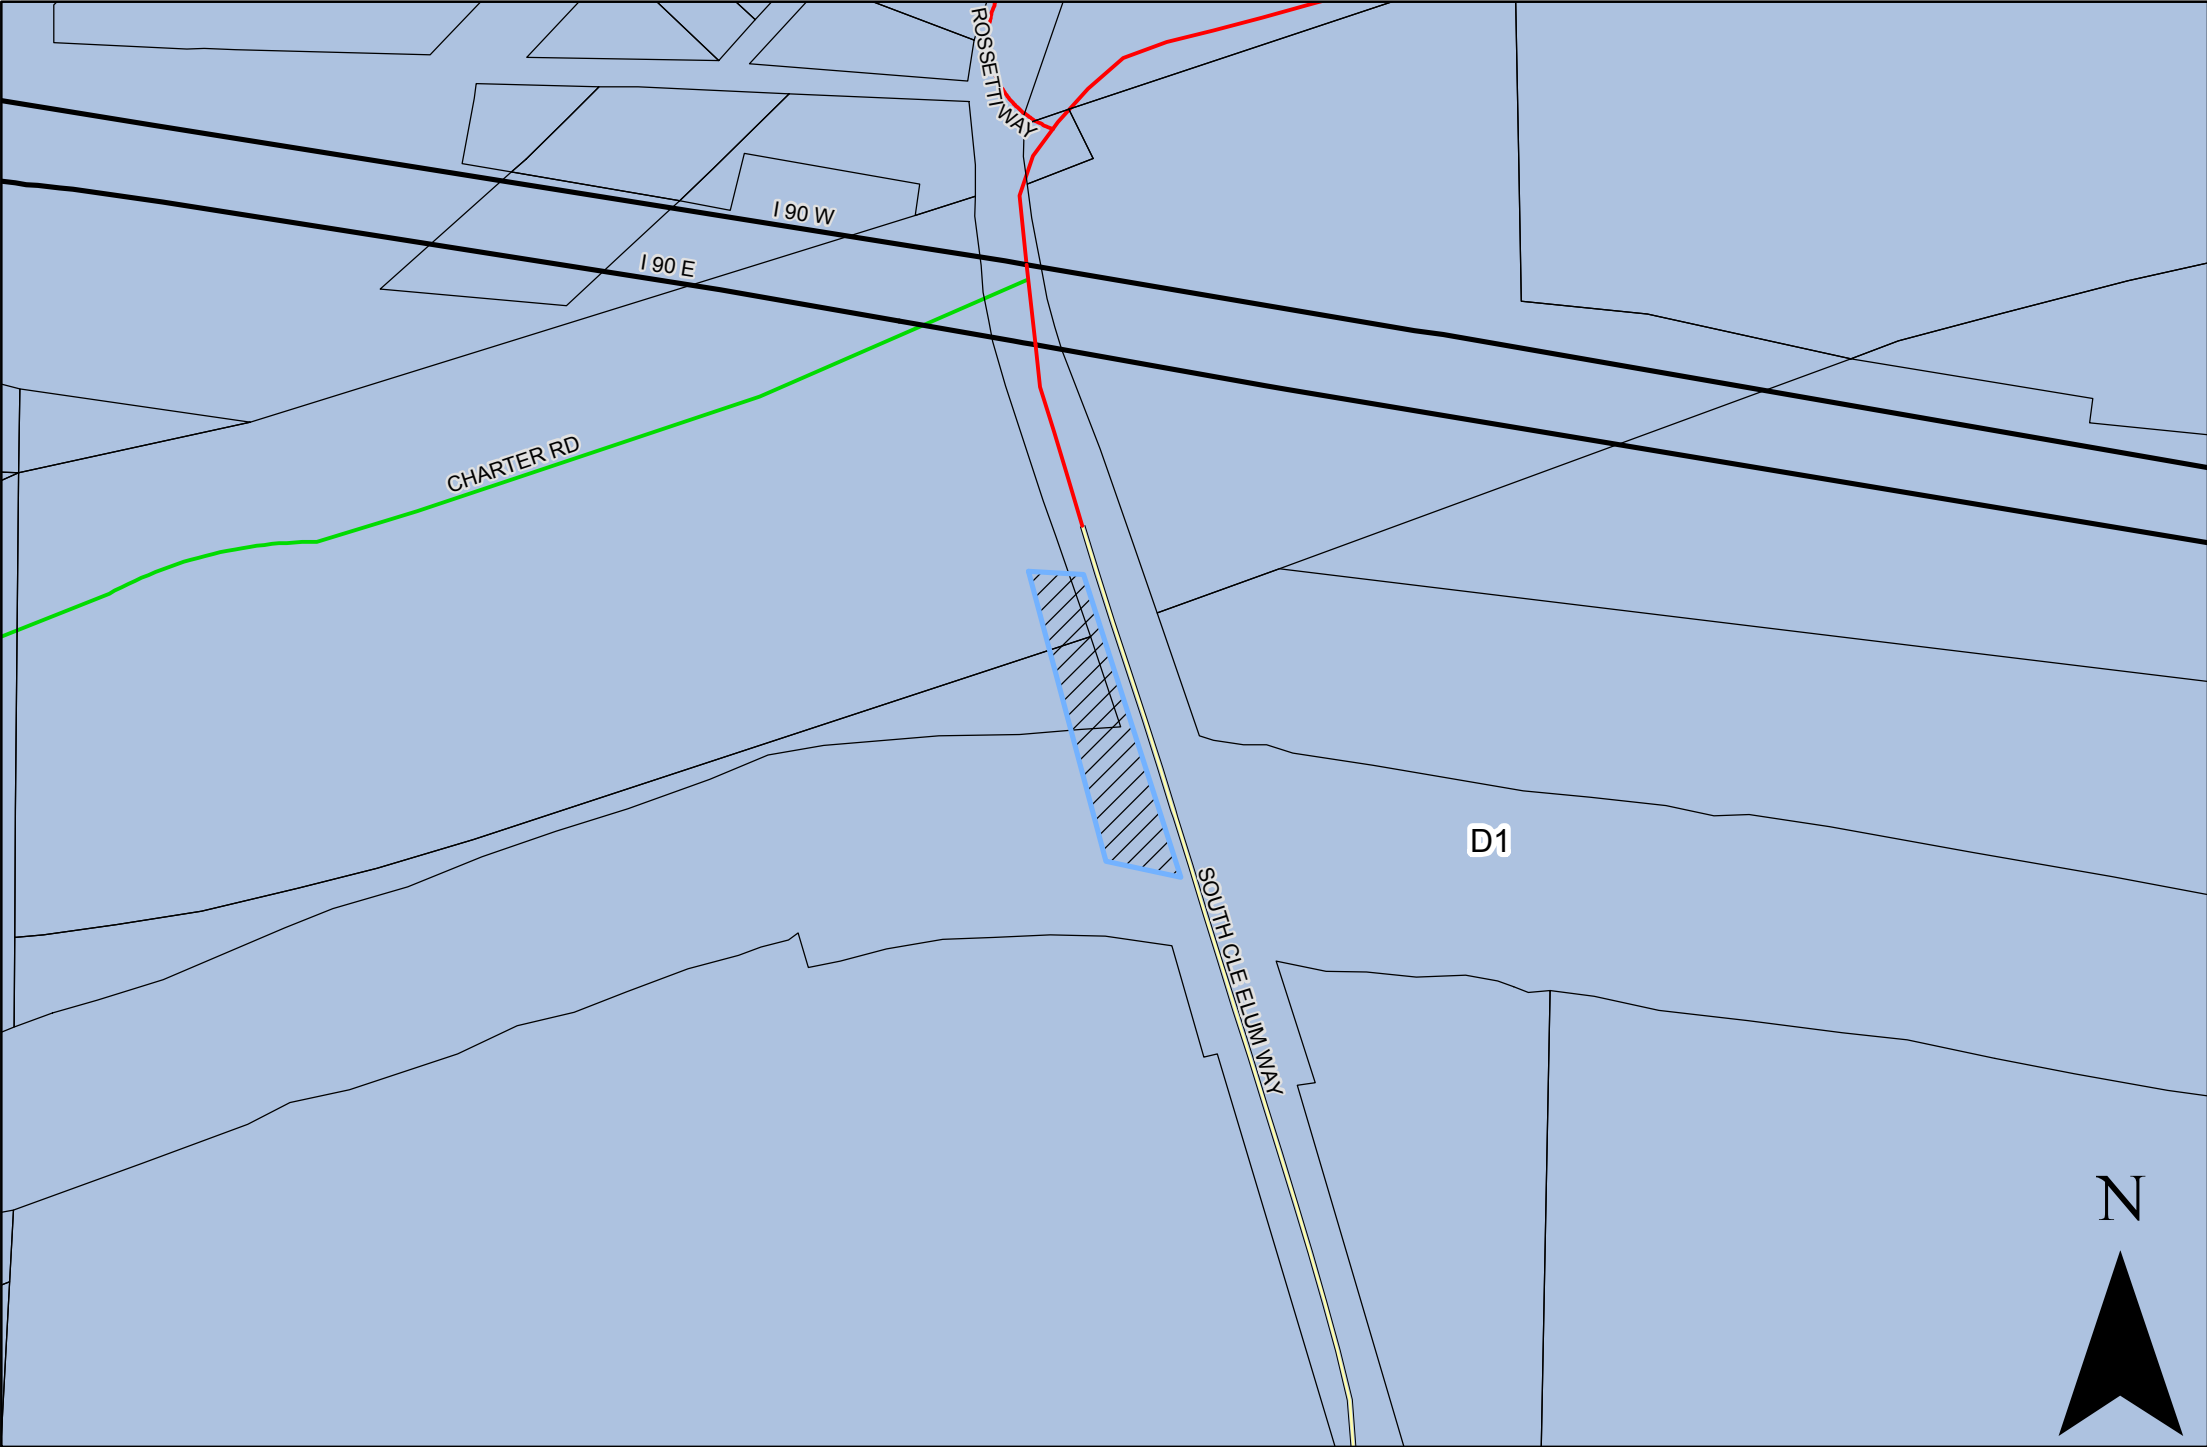

SX-18-00023 City of Cle Elum

1:2,000

Seismic Category